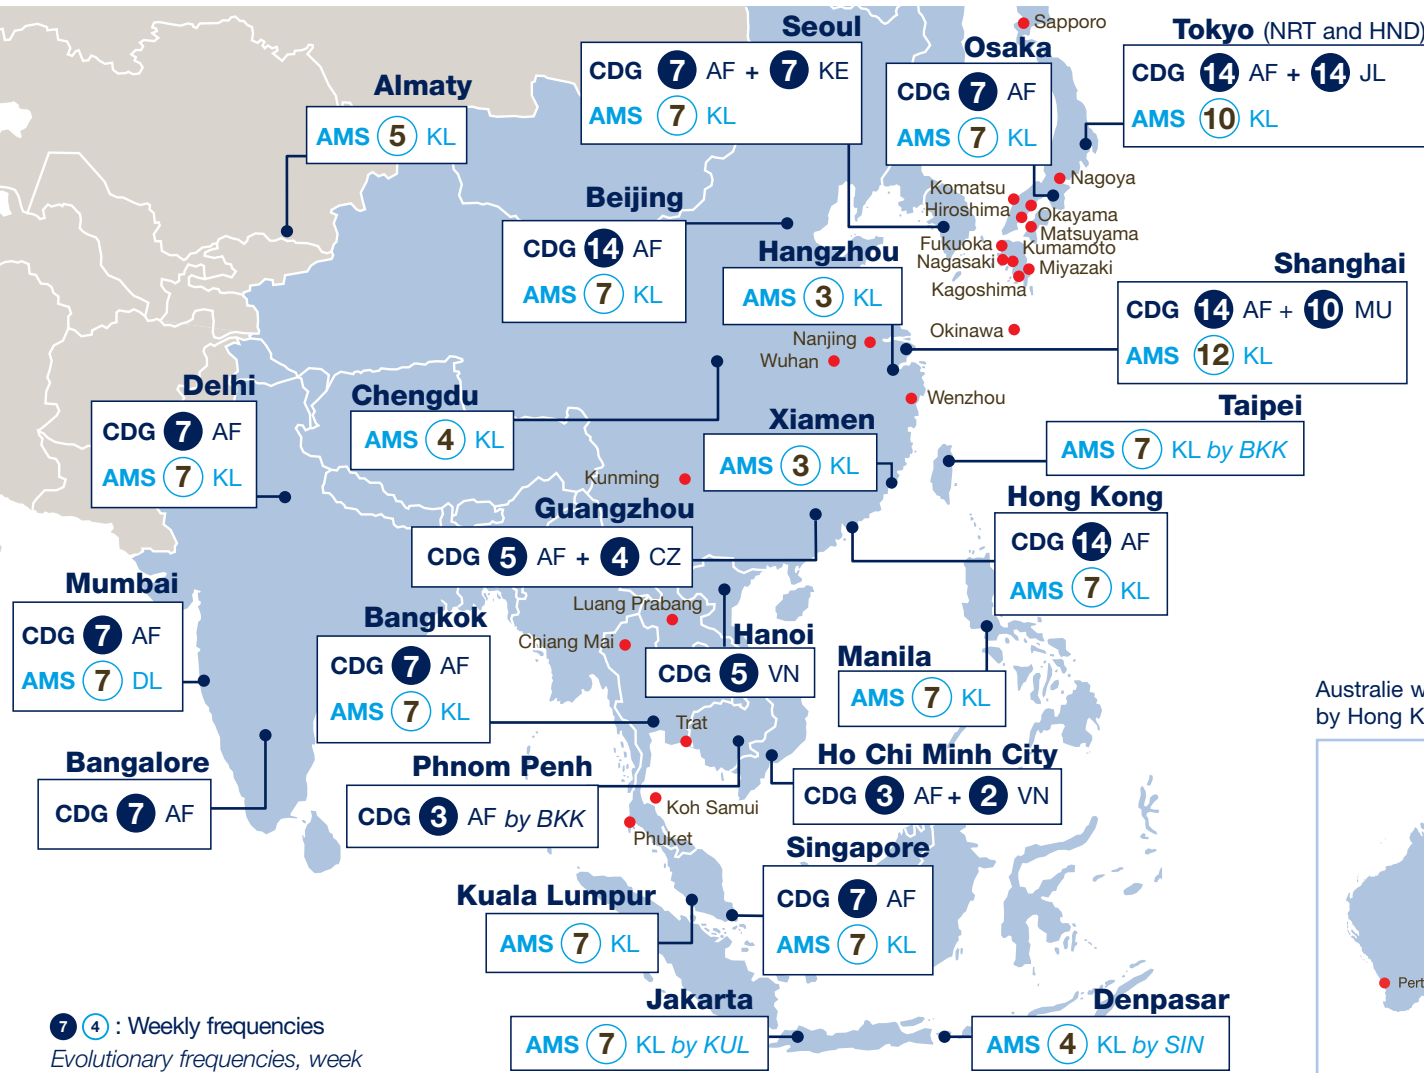

Asia - Summer 2011

OPERATORS

- AIR FRANCE
- KLM
- BANGKOK AIRWAYS
- CHINA EASTERN
- CHINA SOUTHERN
- DELTA AIR LINES
- JAL
- KOREAN AIR
- MALAYSIA AIRLINES
- QANTAS
- VIETNAM AIRLINES

Australie with AF
by Hong Kong or Singapour

7 4 : Weekly frequencies
Evolutionary frequencies, week
of reference: July 7, 2011